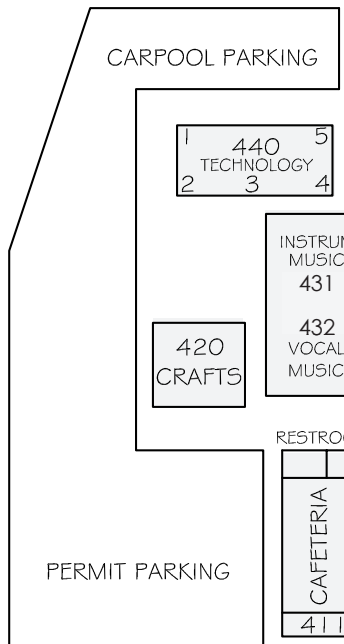

MIRAMONTE HIGH SCHOOL

STADIUM FIELD & TRACK

STUDENT DROP OFF & PICK UP

COUNSELING

MAIN OFFICE

ATTENDANCE

FACULTY & STAFF PARKING ONLY