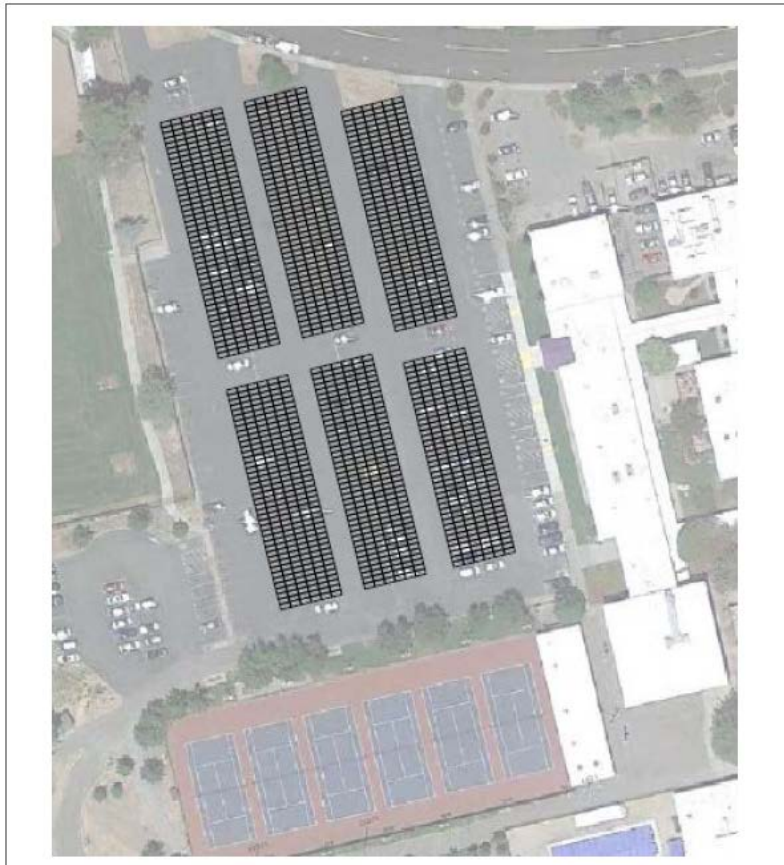

Campolindo High School Solar Panel Carport Location and Installation

Source: Google Earth, 2015.

 Project Site

Source: SolarCity.